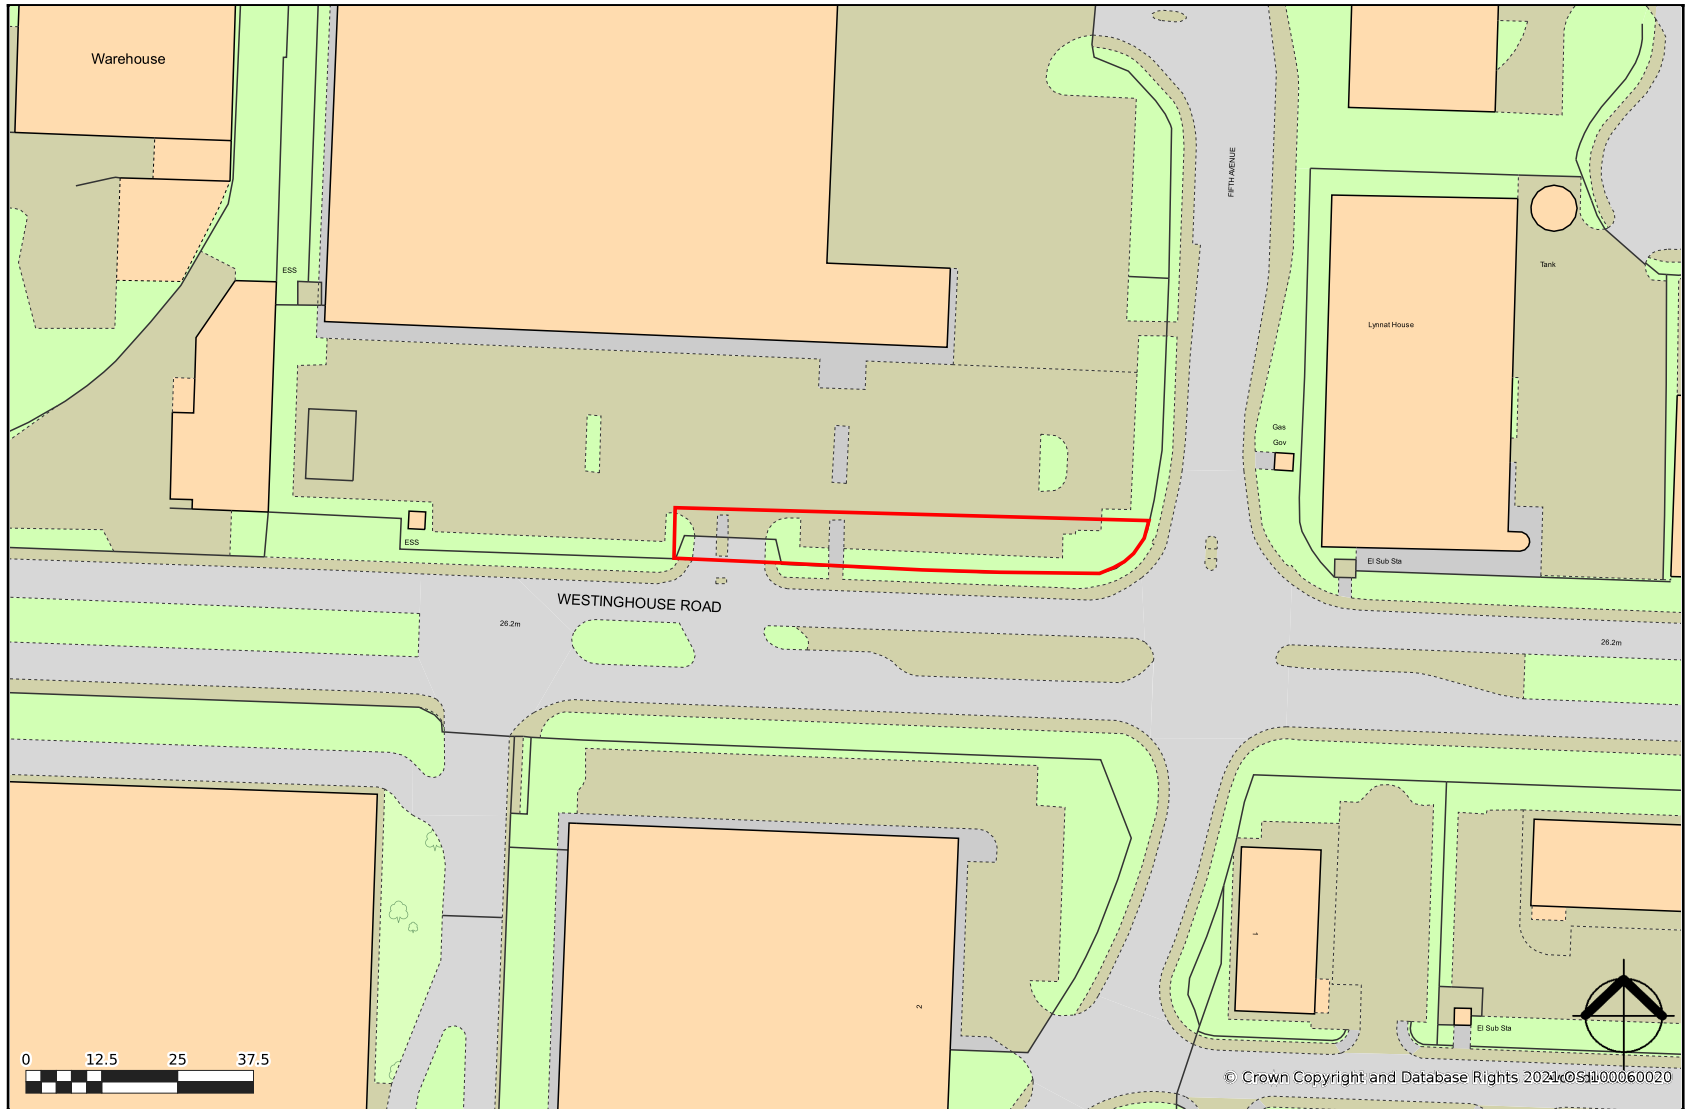

Westinghouse Road, Trafford Park, Manchester, M17 1PJ

created on **edozo**

Plotted Scale - 1:1,250